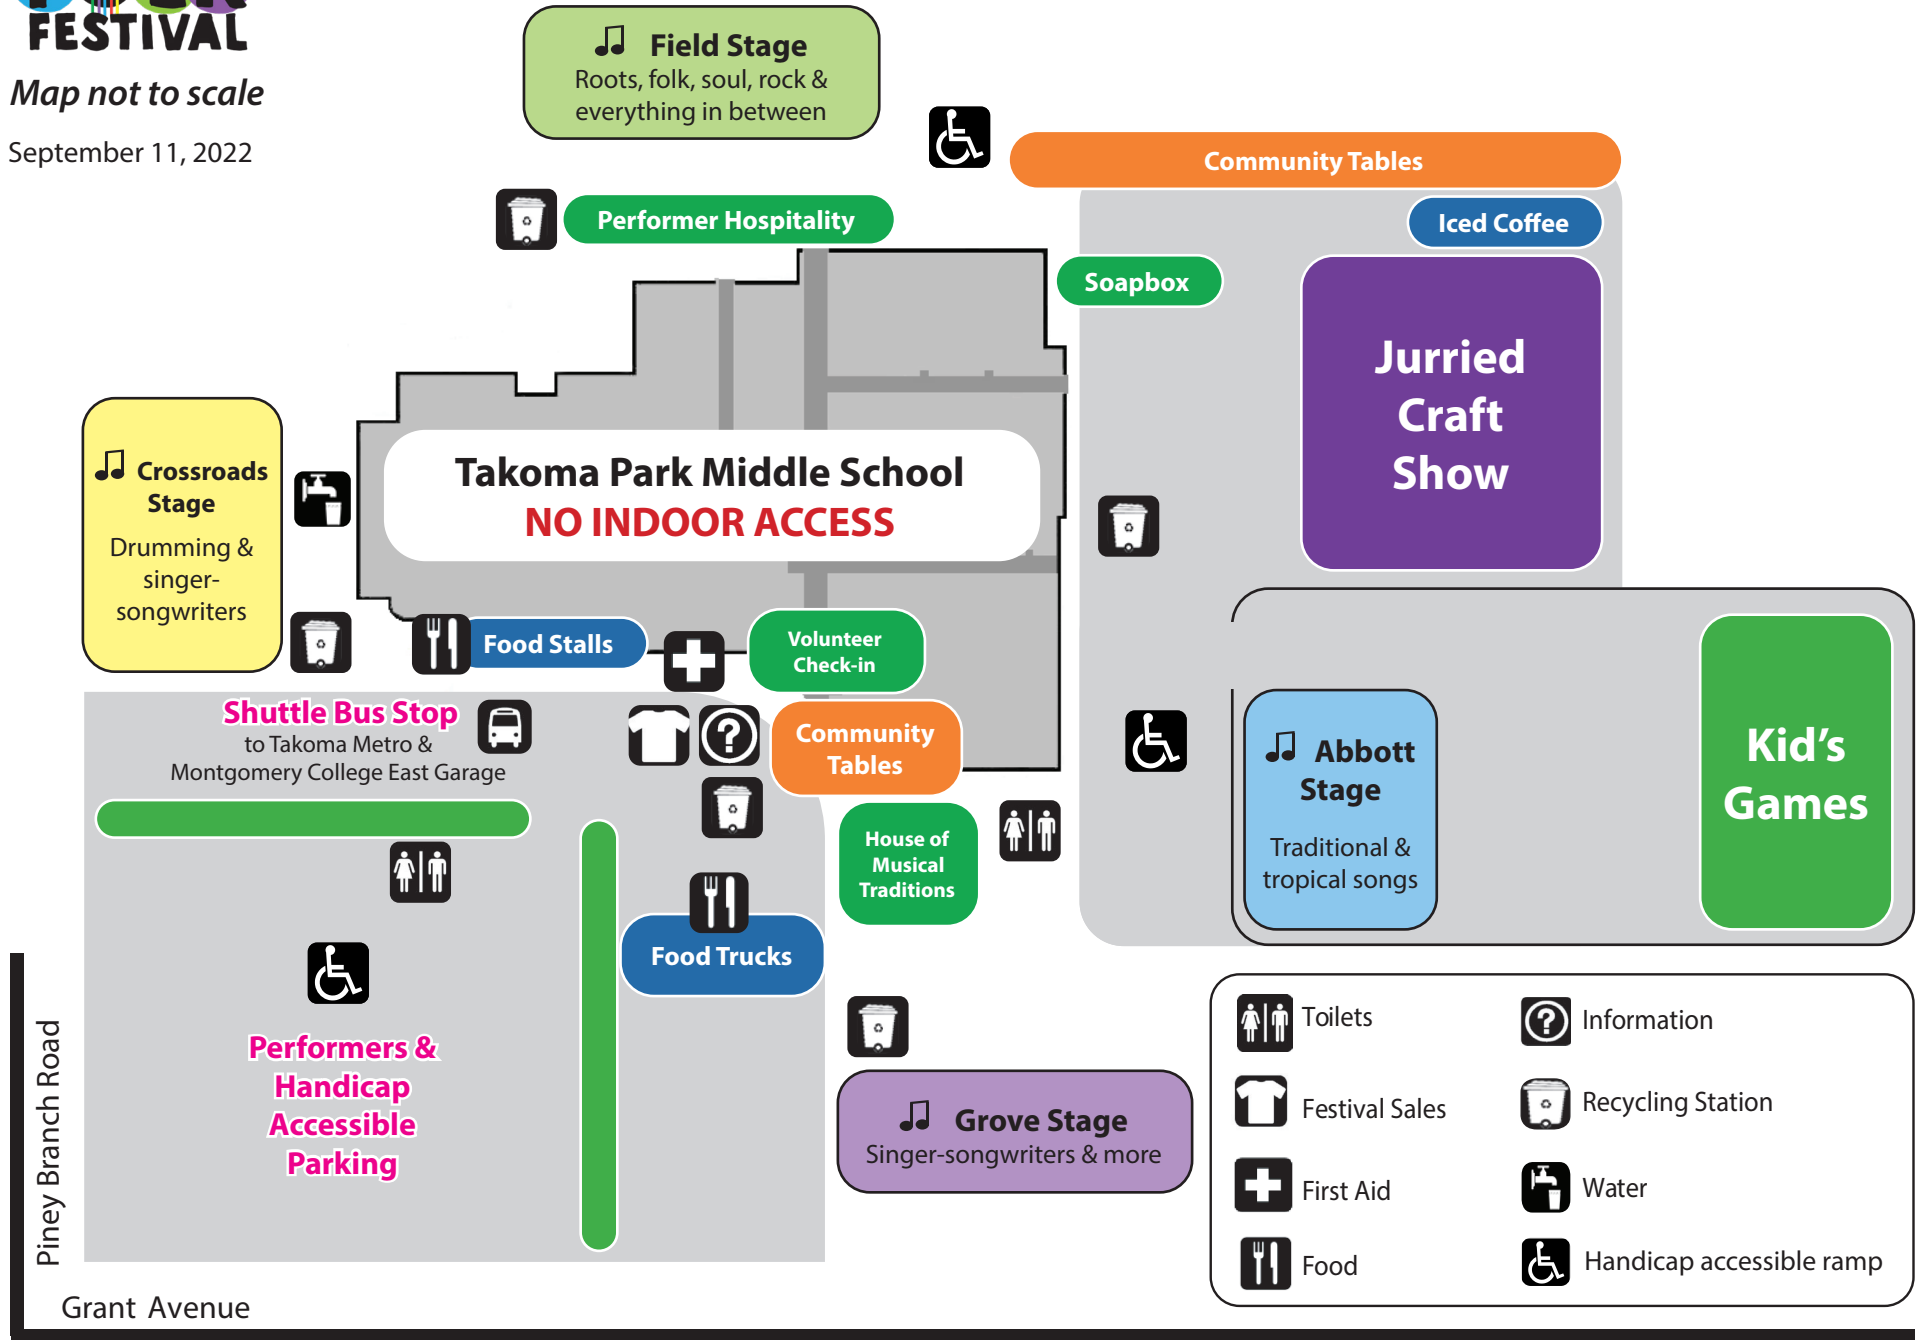

TAKOMA PARK FOLK FESTIVAL

Map not to scale

September 11, 2022

Piney Branch Road

Grant Avenue