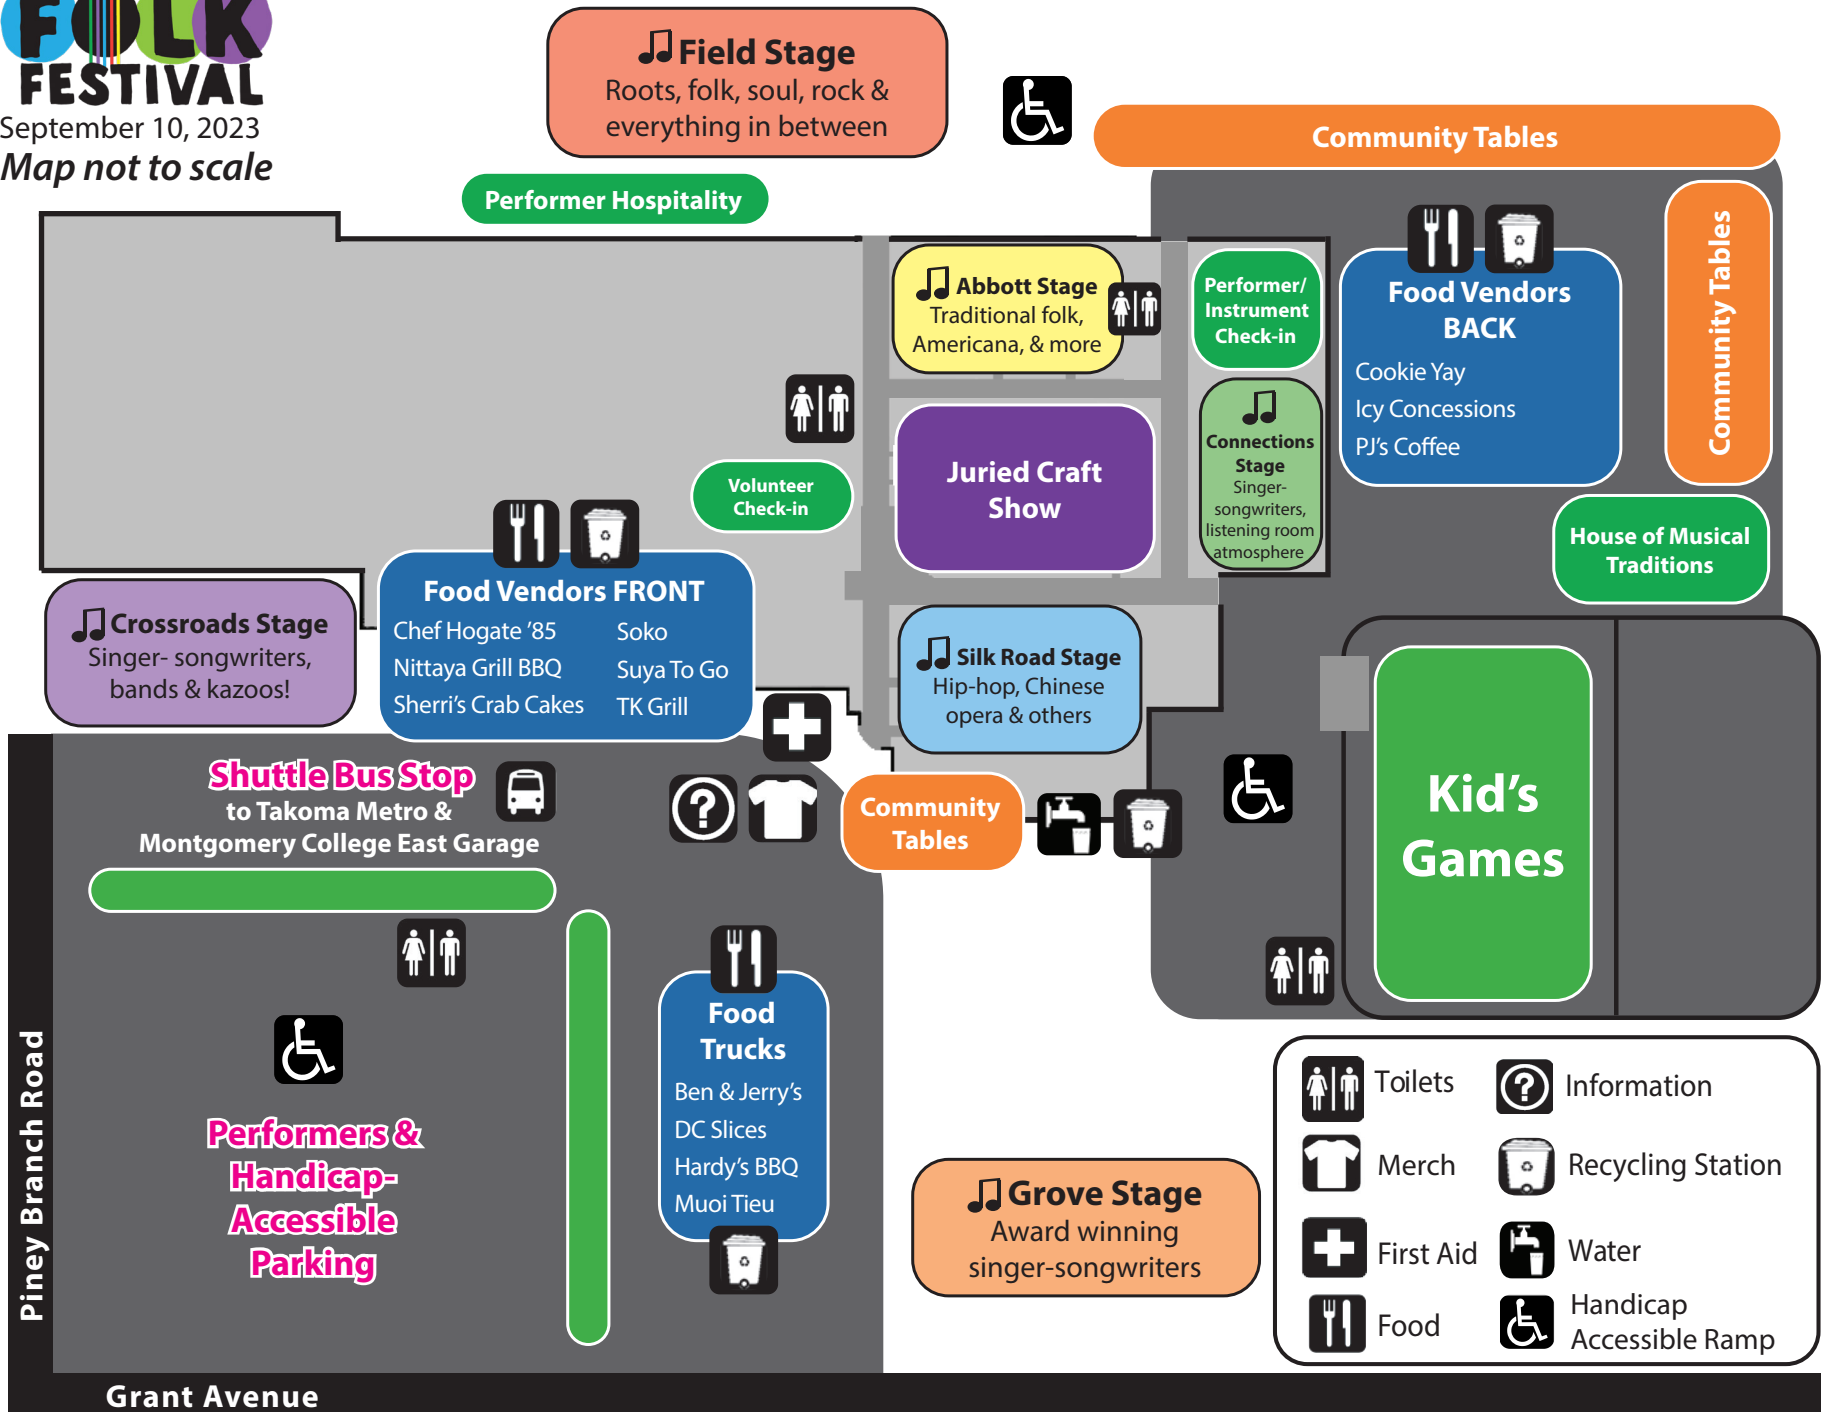

TAKOMA PARK FOLK FESTIVAL

September 10, 2023

Map not to scale

Piney Branch Road

Grant Avenue

Shuttle Bus Stop
to Takoma Metro &
Montgomery College East Garage

Performers & Handicap-Accessible Parking

- Toilets
- Merch
- First Aid
- Food
- Information
- Recycling Station
- Water
- Handicap Accessible Ramp